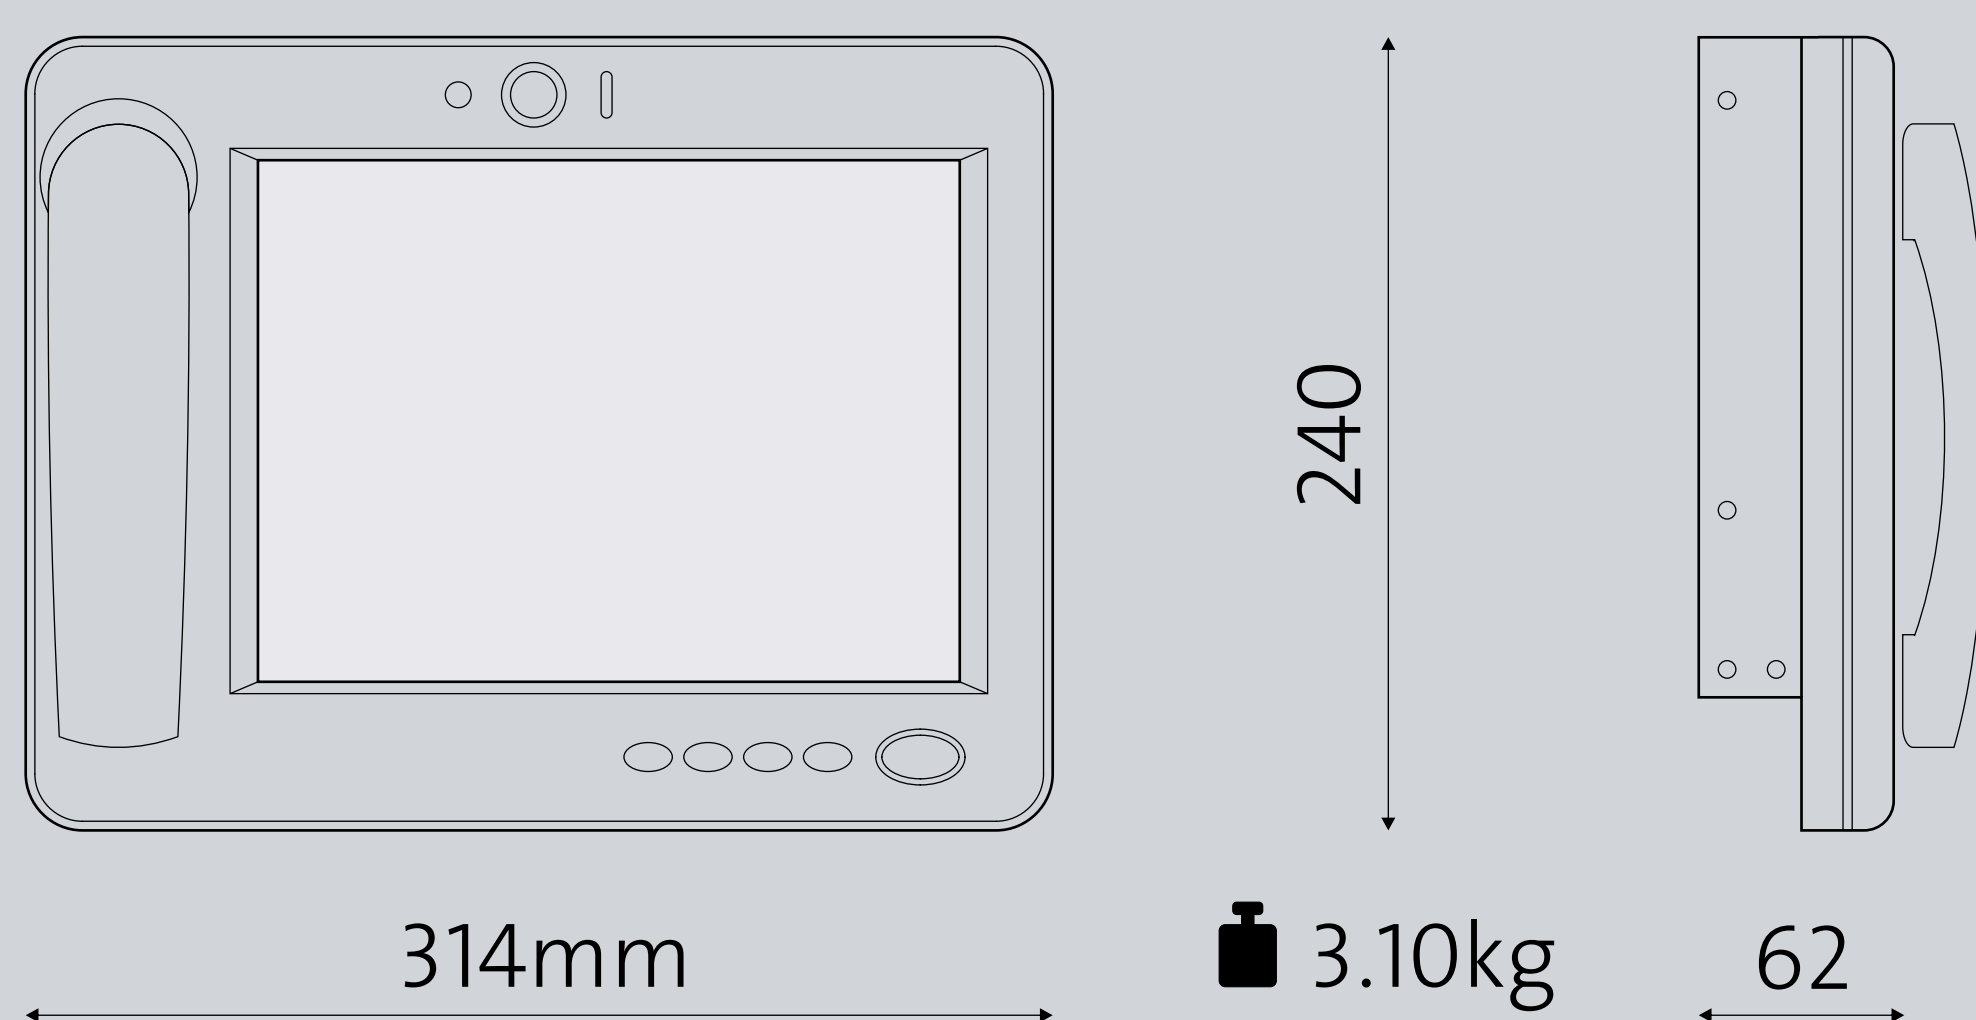

## SPECIFICATIONS

**DISPLAY** 10.4" SVGA TFT LCD Touch Screen

**CPU** 1 GHz

**MEMORY** 512 MB

**STORAGE** 20 GB

**I/O** 1\*RS-232, 1\*RS-485/422, 1\*USB,  
4\*Digital I/O, 1\*Composite video IN

**LAN** 10/100 Base-T Ethernet Interface

**BUILT IN** Camera, Microphone, Speaker,  
Handset

**MOUNTING** On-Wall

**smarti**<sup>®</sup>**ALCOR**

**The Alcor unit** is equipped with 10.4" colour touch screen, integrated camera, microphone, speakers, handset, central processing unit, hard disk, internal memory, communication ports and a relay I/O controller.