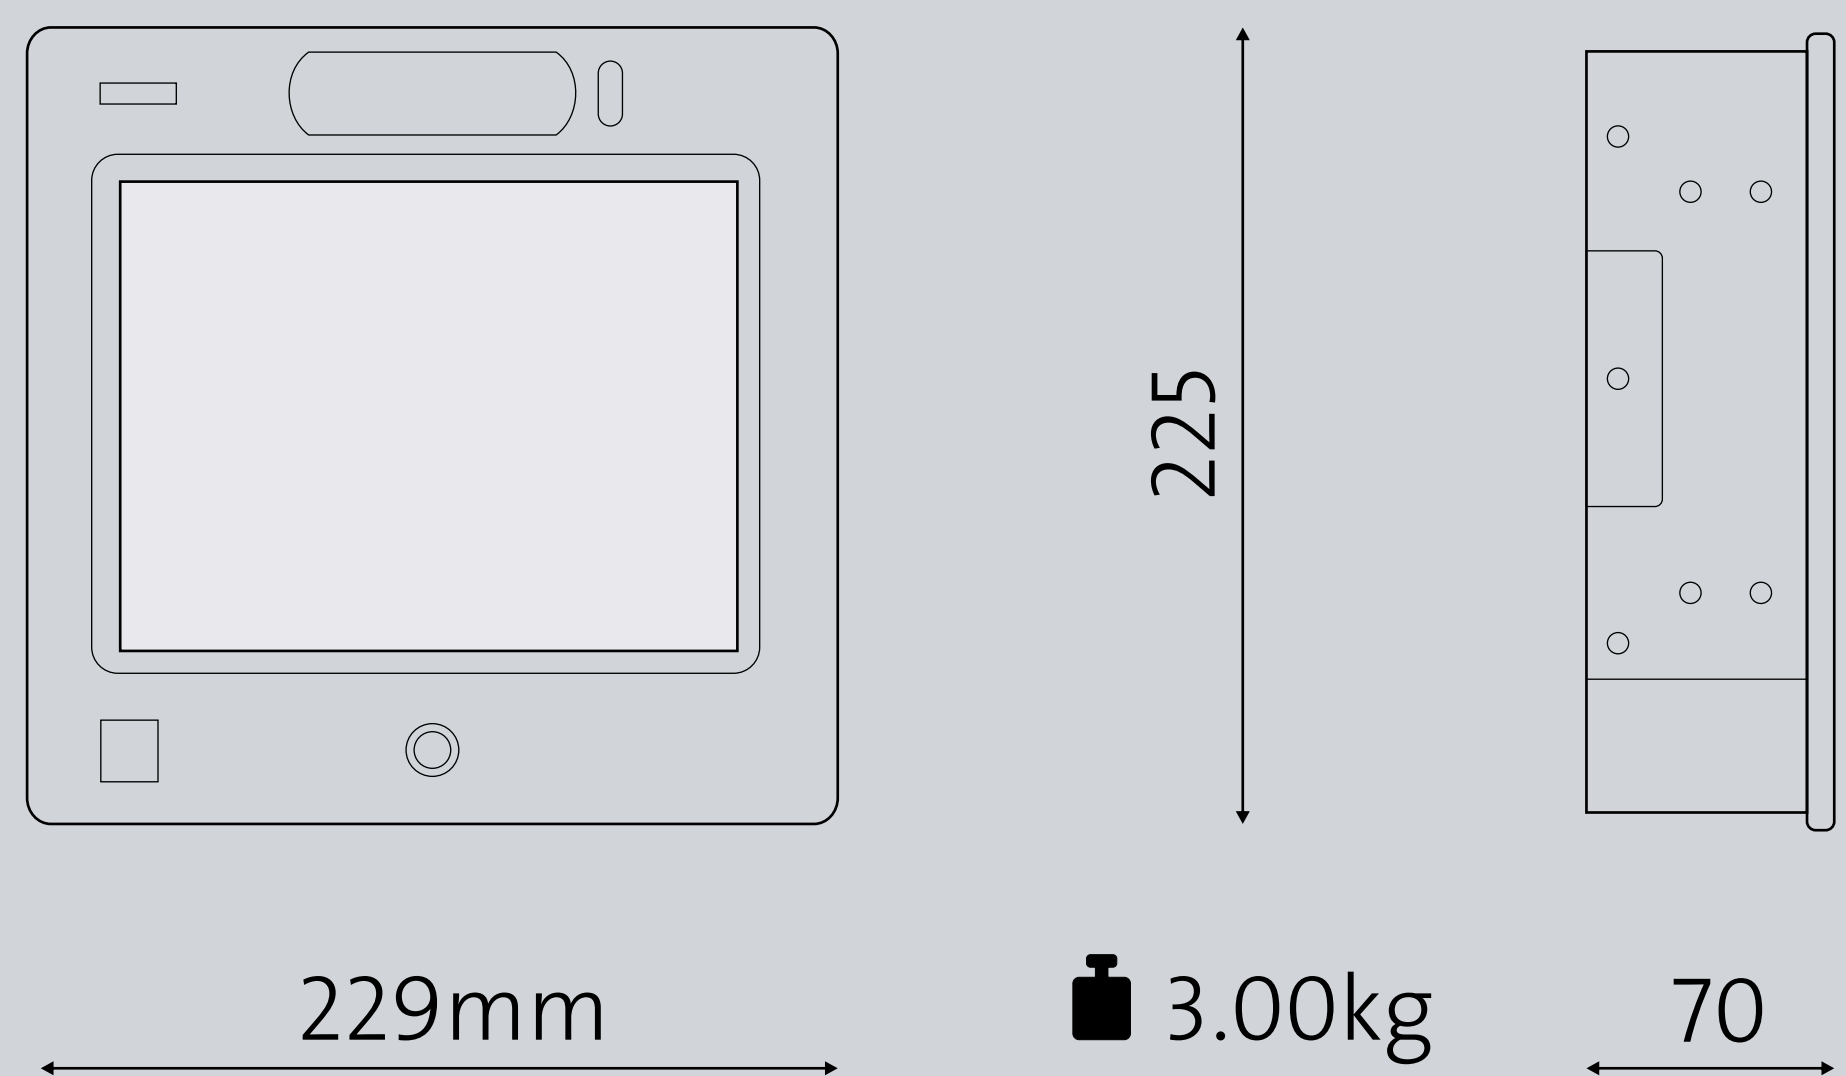

smarti[®]
Security. Control. Comfort.

variety of Physical characteristics meet **your** control needs

smarti[®] DIADEM

The Diadem unit is a fan-less solution, it is meant for indoor and outdoor use. It has an aluminium front casing which is IP65 compliant, it is in-wall or on-wall mountable. The inbuilt adjustable (up & down) IR CCTV camera and IR LED lights provide higher reliability of identification in all lighting conditions. The unit is also equipped with an 8" colour touch screen, integrated motion detector, microphone, speakers, Intel Centrino processor, built in storage, internal memory, communication ports and relay I/O controller.

SPECIFICATIONS

DISPLAY 8" SVGA TFT LCD Touch Screen

CPU Intel Celeron M600

MEMORY 512 MB

STORAGE 40 GB

I/O 2*COM, 4*USB, printer, VGA,
4*Digital I/O

LAN 1*10/100/1000

BUILT IN IR Camera, IR Light, Microphone,
Speaker, Motion Detector

MOUNTING On-Wall, In-Wall